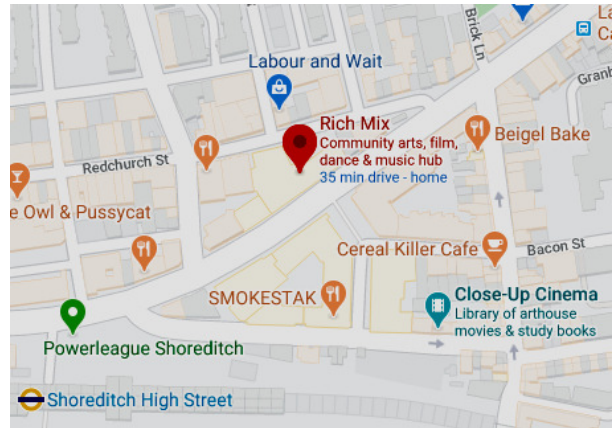

**This meeting is open to all UCU members.**

**Transport:** You can walk to Shoreditch up the A10 Bishopsgate. There are several buses that take you direct from Bank/Threadneedle Street to Rich Mix. Two buses drop you outside Rich Mix. (Alight at: Bethnal Green Rd/Shoreditch High St.)

- Bus 8 from Bank Station (Stop C)
- Bus 388 from Bishopsgate at the top of Threadneedle St.

TODAY   TODAY

3.30-6pm - post-demo strike organising meeting

*Rich Mix, Shoreditch*

hosted by UCL UCU

**After 5 days of strike action we have reached a crucial point in our disputes.** London Region and UCL UCU have called a strike meeting at the end of this phase to give reps a chance to talk to each other and plan phase 2.

- Bus 8 from Bank Station (Stop C)
- Bus 388 from Bishopsgate at the top of Threadneedle St.